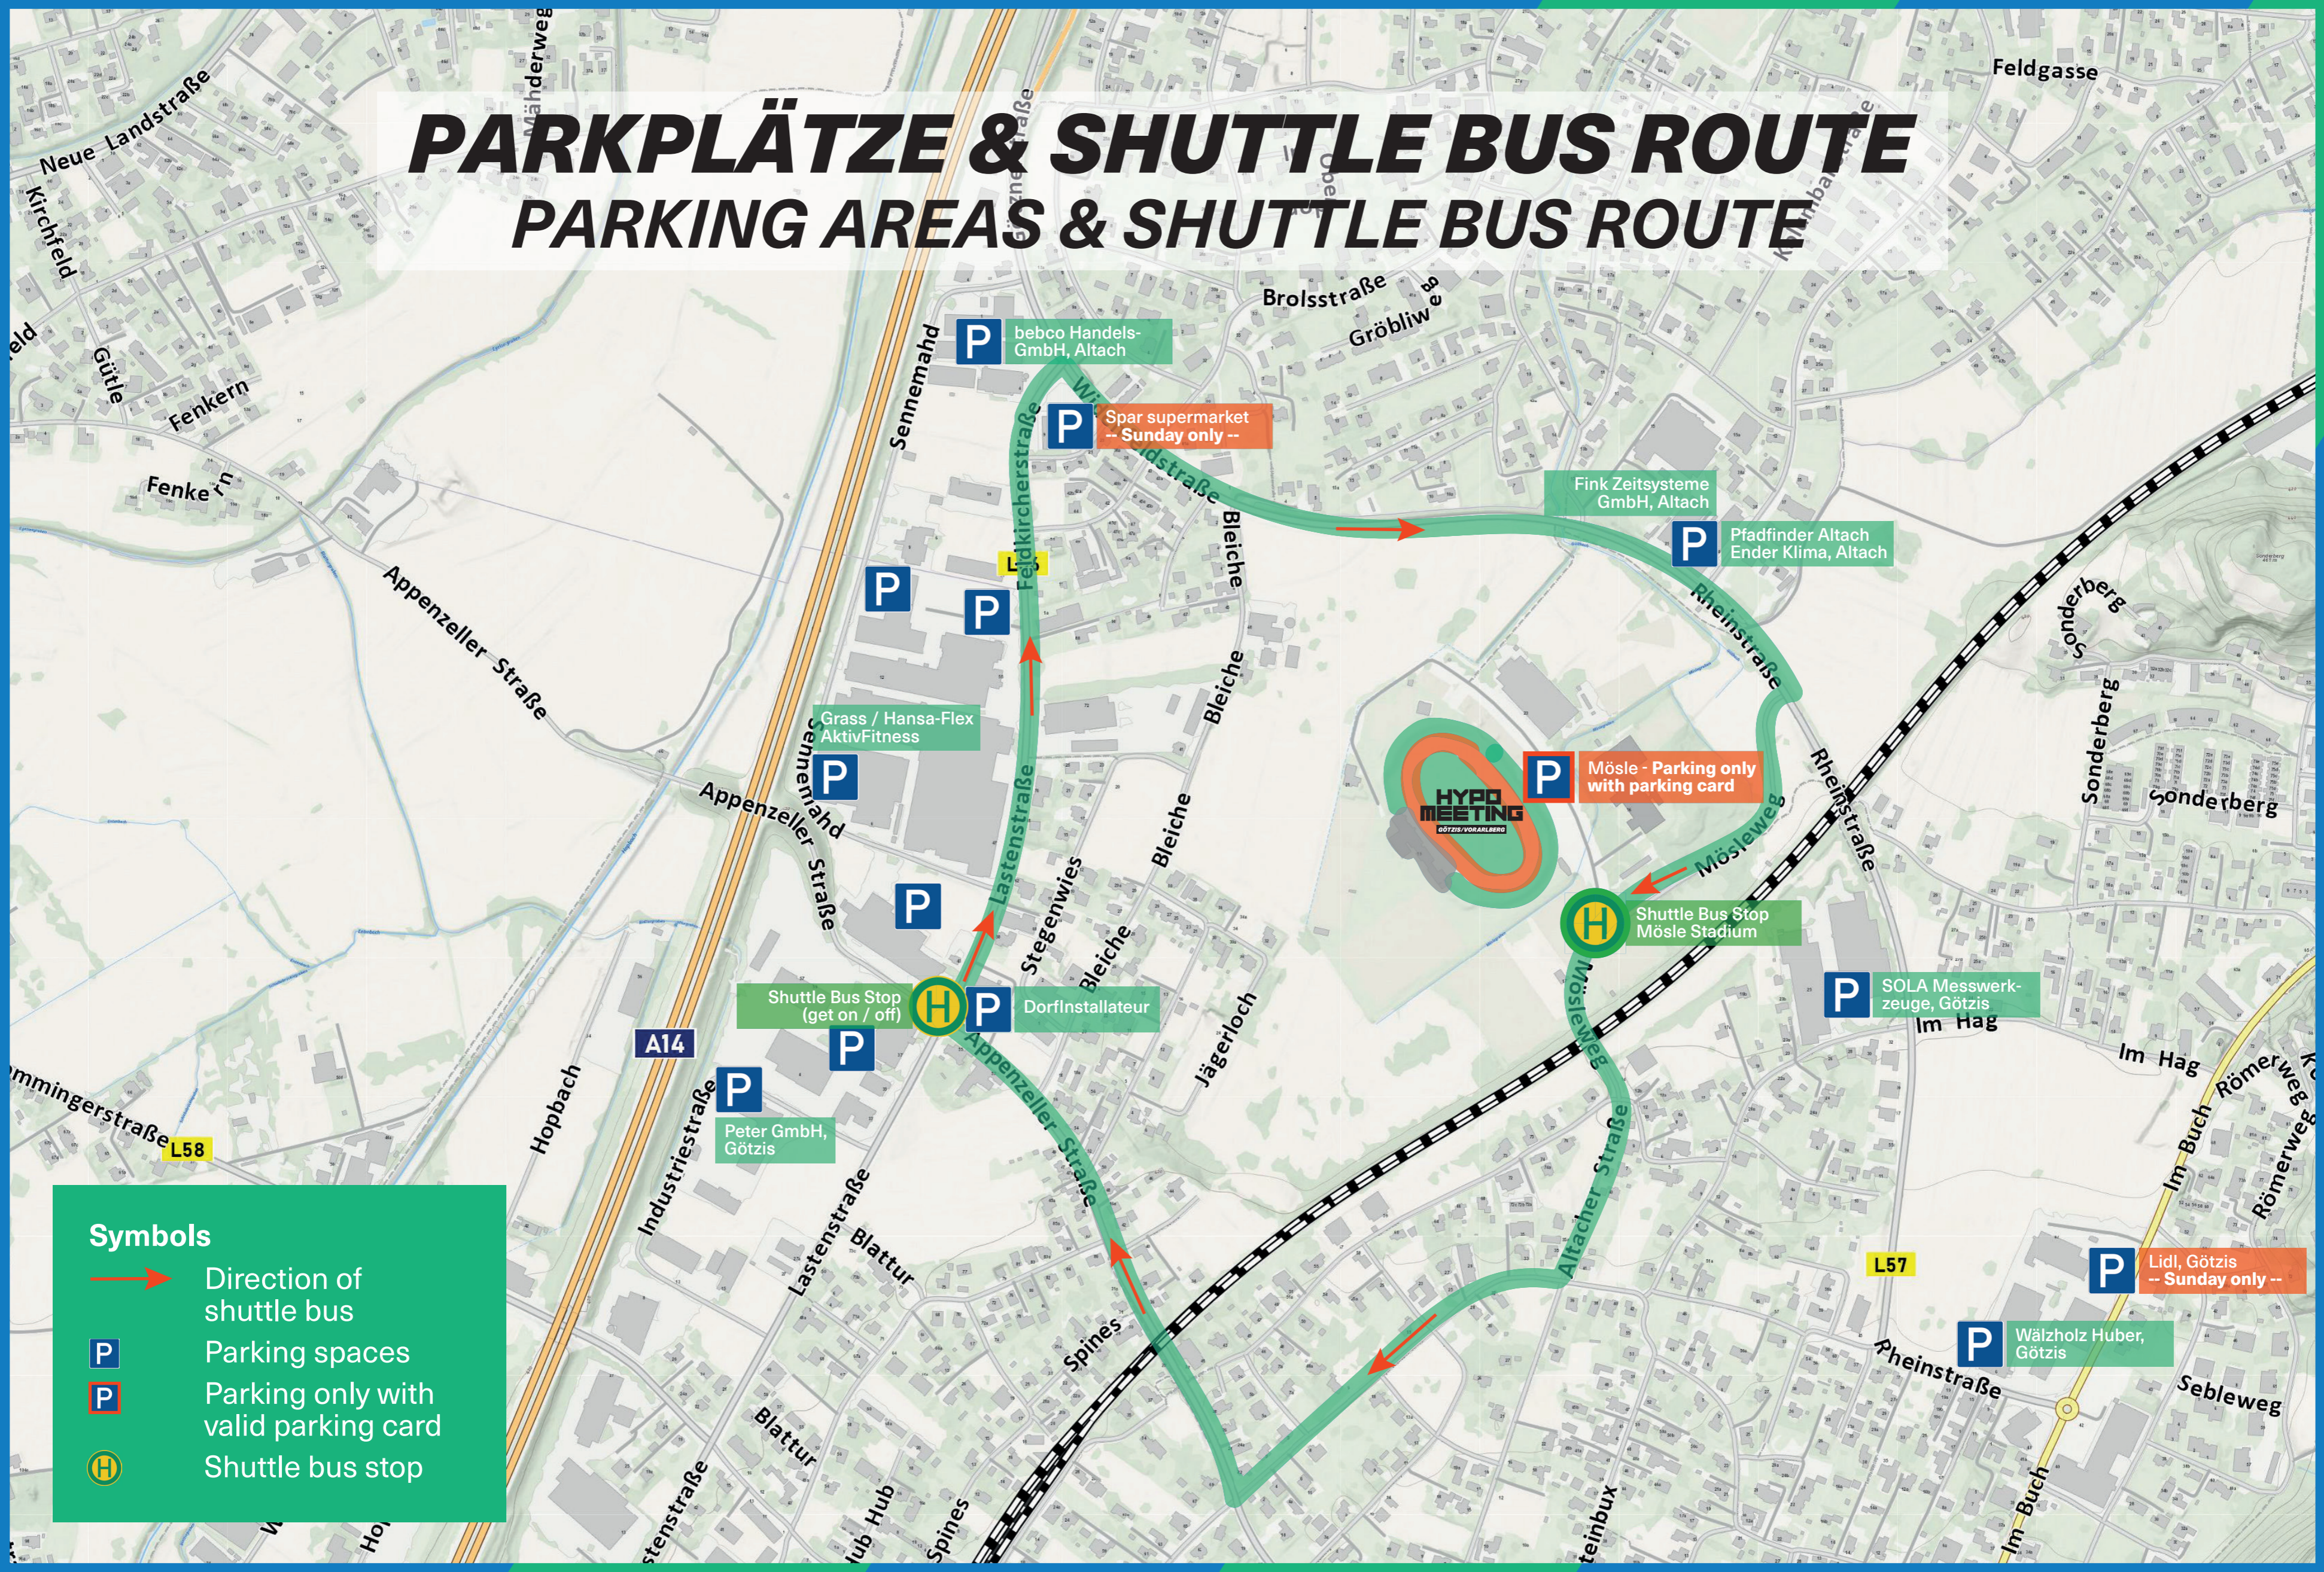

PARKPLÄTZE & SHUTTLE BUS ROUTE

PARKING AREAS & SHUTTLE BUS ROUTE

Symbols

-  Direction of shuttle bus
-  Parking spaces
-  Parking only with valid parking card
-  Shuttle bus stop

P bebco Handels-GmbH, Altach

P Spar supermarket -- Sunday only --

Fink Zeitsysteme GmbH, Altach

P Pfadfinder Altach Ender Klima, Altach

Grass / Hansa-Flex AktivFitness

P Mösle - Parking only with parking card

HYPD MEETING
GÖTZIS/WORANBERG

H Shuttle Bus Stop Mösle Stadium

Shuttle Bus Stop (get on / off)

P Dorfinstallateur

P SOLA Messwerkzeuge, Götzis

Peter GmbH, Götzis

P Lidl, Götzis -- Sunday only --

P Wälzholz Huber, Götzis