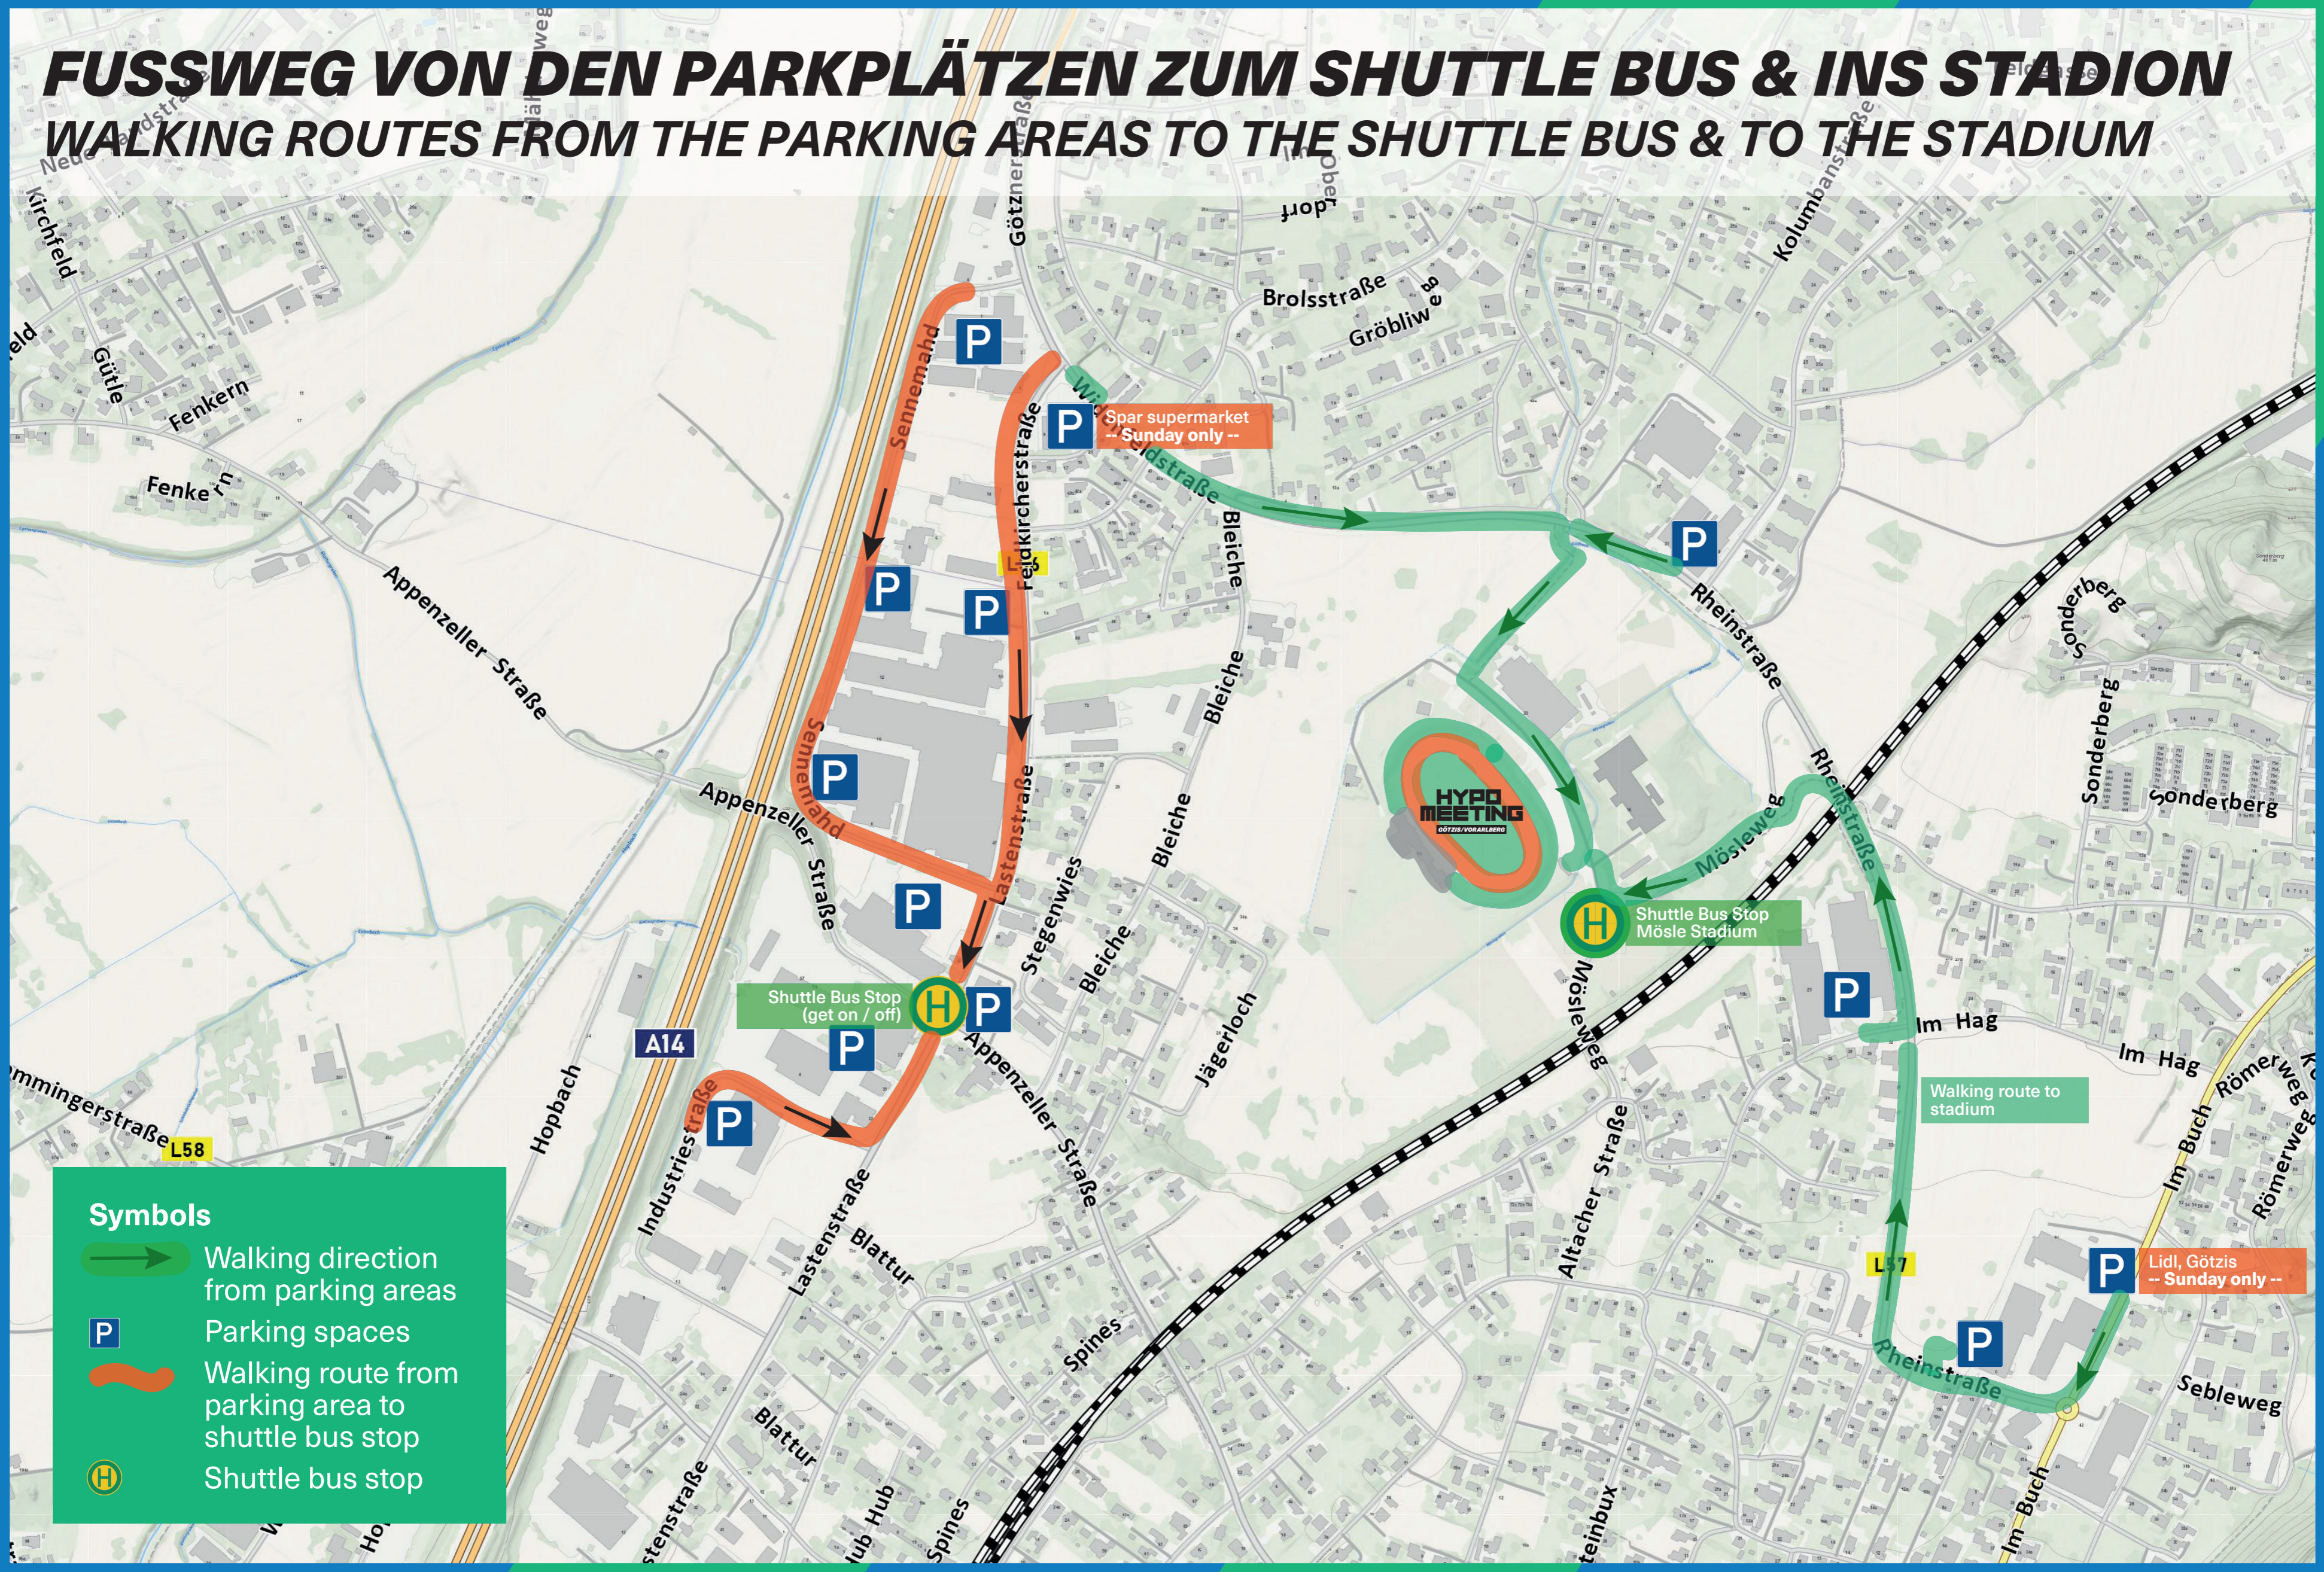

FUSSWEG VON DEN PARKPLÄTZEN ZUM SHUTTLE BUS & INS STADION

WALKING ROUTES FROM THE PARKING AREAS TO THE SHUTTLE BUS & TO THE STADIUM

Symbols

- Walking direction from parking areas
- Parking spaces
- Walking route from parking area to shuttle bus stop
- Shuttle bus stop